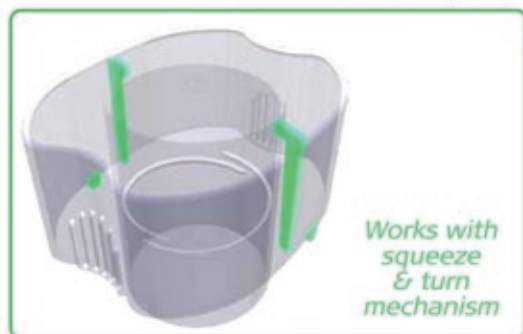

SUPER CONCENTRATE FORMULA

- 50% stronger than Roundup Concentrate
- For use on the toughest weeds
- For use on large areas
- 1L bottle makes up to 100 L of extra strength Roundup or over 150 L of normal strength Roundup

DEGRADED BY MICRO-ORGANISMS IN SOIL

STABLE FORMULATION

- More than 5 years of shelf life
- No breakdown over time or during frost

2 HOUR RAIN PROOF

- No need to re-treat if it rains after 2 hours

CERTIFIED CHILD RESISTANT CLOSURE

No risk of child exposure

DRAIN BACK

Reduced exposure
No messy and sticky cap after usage

TAMPER EVIDENT

See if it has been used

SLIM ROBUST BOTTLE

Easy to grip
Measure dosing accurately

DROP RESISTANT BOTTLE