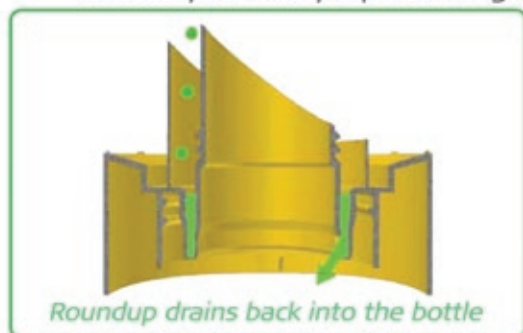

SUPER CONCENTRATE FORMULA

- 50% stronger than Roundup Concentrate
- For use on the toughest weeds
- For use on large areas
- 1L bottle makes up to 100 L of extra strength Roundup or over 150 L of normal strength Roundup

DEGRADED BY MICRO-ORGANISMS IN SOIL

STABLE FORMULATION

- More than 5 years of shelf life
- No breakdown over time or during frost

2 HOUR RAIN PROOF

- No need to re-treat if it rains after 2 hours

CERTIFIED CHILD RESISTANT CLOSURE

No risk of child exposure

DRAIN BACK

Reduced exposure
No messy and sticky cap after usage

TAMPER EVIDENT

See if it has been used

SLIM ROBUST BOTTLE

Easy to grip
Measure dosing accurately

DROP RESISTANT BOTTLE